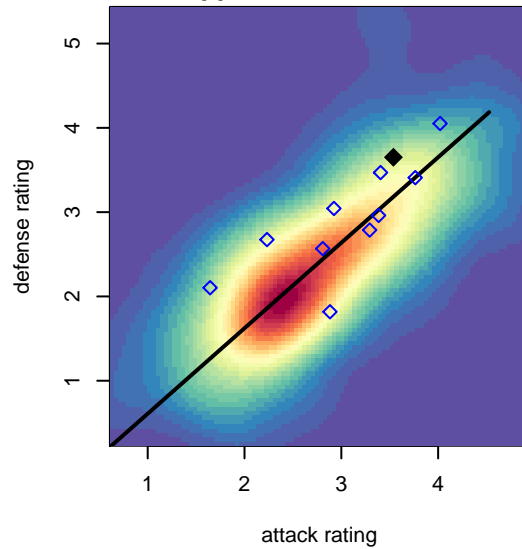

# Boise Nationals Inter B98

Boise Nationals  
 Boise, ID  
 B98 total strength=1837  
 attack=34.4 defense=38.51  
 spr league = Spr Idaho D3 U15/16 Bracket A U  
 notes= Curry 2014

alt names used:  
 BNSC INTER (ID)  
 Boise Nationals SC Inter  
 BNSC Inter (ID)  
 BNSC INTER U16

Venues played:  
 2013 Spr Idaho D3 U15/16 Division 1 U16  
 2014 Portland Winter Showcase U16  
 2014 Spr Idaho D3 U15/16 Bracket A U16

**Boise Nationals Inter B98**  
 Dots are actual minus expected GF (blue circles) and GA (red triangles).  
 Blue line is smoothed change in attack strength. Red is smoothed change in defense strength.

**attack and defense variance (black dot)  
relative to other teams  
and top 10 in region**

**attack and defense rating  
relative to others at age  
and all opponents in last 13 months**

**attack and defense rating  
relative to others at age  
and all opponents in last 13 months**

**Performance relative to 13 month average**

**Performance relative to 13 month average**

Distribution of opponents  
 Red = Lose zone, Blue = Win zone, Green = Even  
 Black line separates win/lose zones