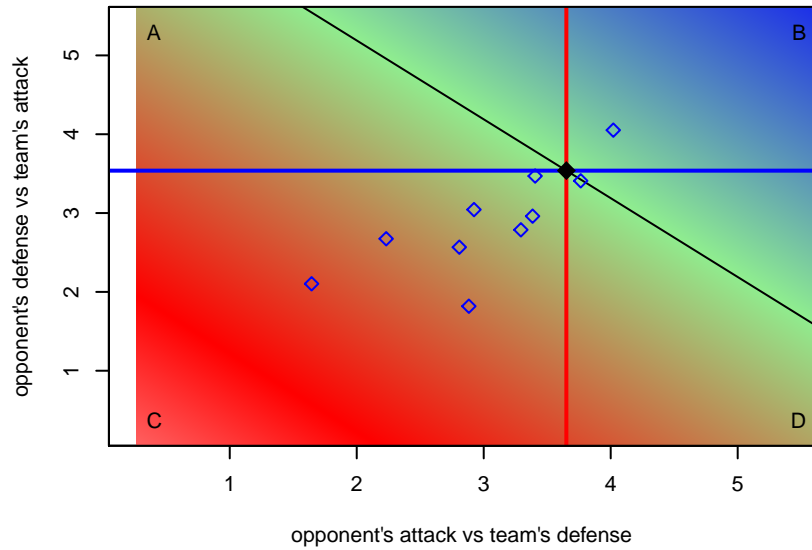

Venues played:  
 2013 Spr Idaho D3 U15/16 Division 1 U16  
 2014 Portland Winter Showcase U16  
 2014 Spr Idaho D3 U15/16 Bracket A U16

**Boise Nationals Inter B98**  
 Dots are actual minus expected GF (blue circles) and GA (red triangles).  
 Blue line is smoothed change in attack strength. Red is smoothed change in defense strength.

**attack and defense variance (black dot)  
relative to other teams  
and top 10 in region**

**attack and defense rating  
relative to others at age  
and all opponents in last 13 months**

**attack and defense rating  
relative to others at age  
and all opponents in last 13 months**

**Performance relative to 13 month average**

**Performance relative to 13 month average**

Distribution of opponents  
 Red = Lose zone, Blue = Win zone, Green = Even  
 Black line separates win/lose zones