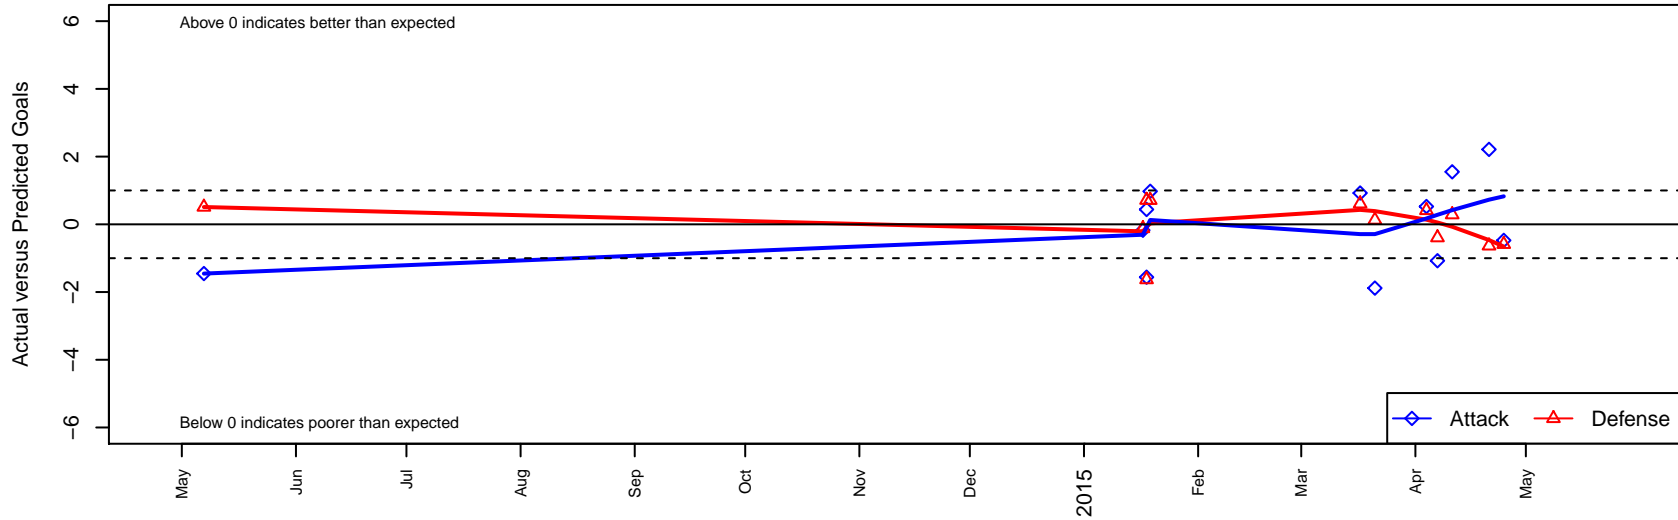

# Boise Nationals Inter B98

Boise Nationals  
 Boise, ID  
 B98 total strength=1837  
 attack=34.4 defense=38.51  
 spr league = Spr Idaho D3 U15/16 Bracket A U  
 notes= Curry 2014

alt names used:  
 BNSC INTER (ID)  
 Boise Nationals SC Inter  
 BNSC Inter (ID)  
 BNSC INTER U16

Venues played:  
 2013 Spr Idaho D3 U15/16 Division 1 U16  
 2014 Portland Winter Showcase U16  
 2014 Spr Idaho D3 U15/16 Bracket A U16

**Boise Nationals Inter B98**  
 Dots are actual minus expected GF (blue circles) and GA (red triangles).  
 Blue line is smoothed change in attack strength. Red is smoothed change in defense strength.

**attack and defense variance (black dot)  
relative to other teams  
and top 10 in region**

**attack and defense rating  
relative to others at age  
and all opponents in last 13 months**

**attack and defense rating  
relative to others at age  
and all opponents in last 13 months**

**Performance relative to 13 month average**

**Performance relative to 13 month average**

Distribution of opponents  
 Red = Lose zone, Blue = Win zone, Green = Even  
 Black line separates win/lose zones