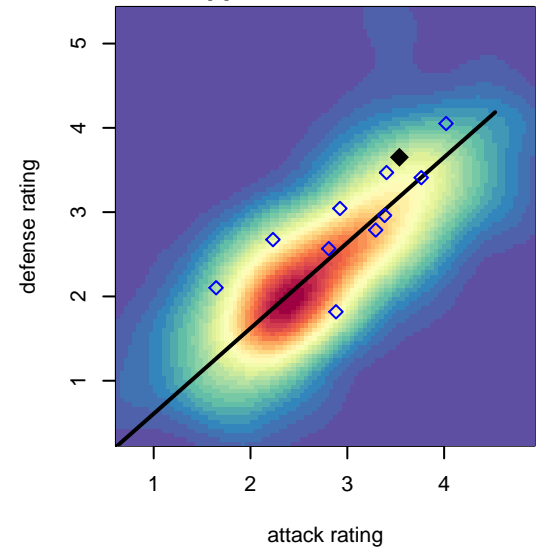

# Boise Nationals Inter B98

Boise Nationals  
 Boise, ID  
 B98 total strength=1837  
 attack=34.4 defense=38.51  
 spr league = Spr Idaho D3 U15/16 Bracket A U  
 notes= Curry 2014

alt names used:  
 BNSC INTER (ID)  
 Boise Nationals SC Inter  
 BNSC Inter (ID)  
 BNSC INTER U16

Venues played:  
 2013 Spr Idaho D3 U15/16 Division 1 U16  
 2014 Portland Winter Showcase U16  
 2014 Spr Idaho D3 U15/16 Bracket A U16

**Boise Nationals Inter B98**  
 Dots are actual minus expected GF (blue circles) and GA (red triangles).  
 Blue line is smoothed change in attack strength. Red is smoothed change in defense strength.

**attack and defense variance (black dot)  
relative to other teams  
and top 10 in region**

**attack and defense rating  
relative to others at age  
and all opponents in last 13 months**

**attack and defense rating  
relative to others at age  
and all opponents in last 13 months**

**Performance relative to 13 month average**

**Performance relative to 13 month average**

Distribution of opponents  
 Red = Lose zone, Blue = Win zone, Green = Even  
 Black line separates win/lose zones